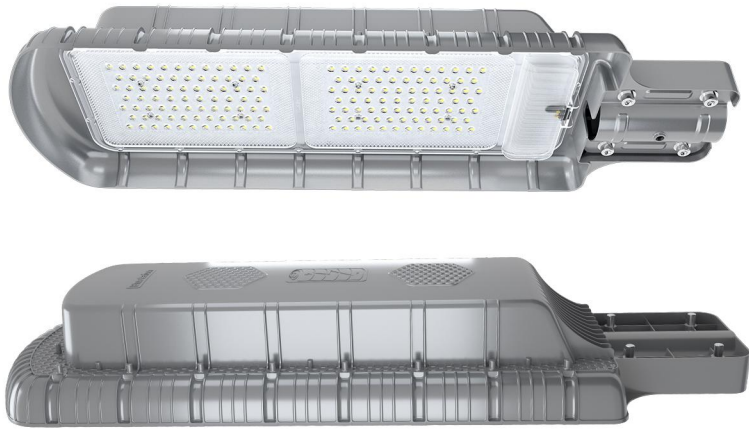

Blue Carbon
蓝晶易碳

Blue Carbon, lighting up the way home.

Product Demo Photo

ON key: turn on

OFF key: turn off

AUTO key: Reset, 6+X overnight lighting mode

6H key: lights off after 6 hours

8H key: lights off after 8 hours

85% key: reduce 15% power

70% key: reduce 30% power