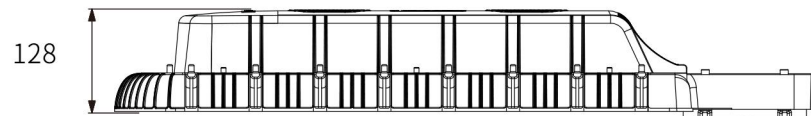

Product Specifications

Product Size
(Unit : mm)