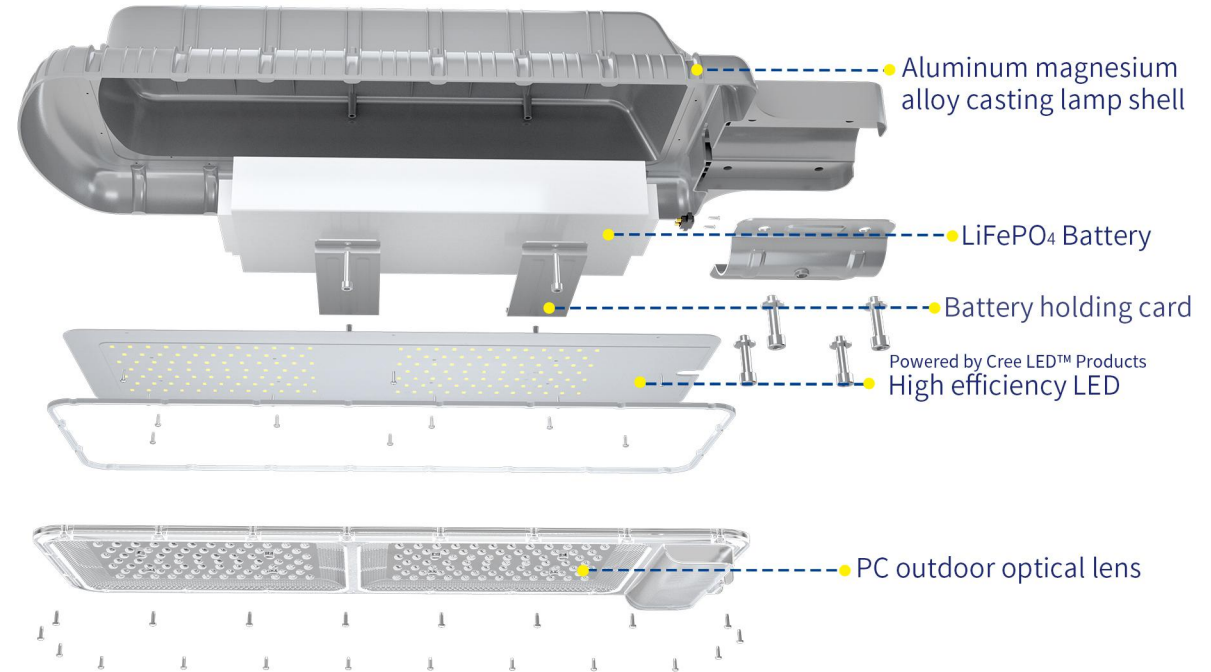

Solar King Light 3.0

- Original patent design, independent mould.
- All night lighting. The light never be off no matter how many rainy or cloudy days.
- The light can be installed from Equator area to Polar regions. The working temperature is -47-70°C.
- Integrated design, modular production.
- Low voltage design, safe and Reliable.
- Integrated package, convenient transportation.
- With LiFePO₄ battery which usually apply for electric bus.
- With PC outdoor optical lens. High light transmittance, high temperature resistance and aging resistance.
- Powered by Cree LED™ Products, with 100000 hrs life span.

Blue Carbon, lighting up the way home.

Product Parameters

Model	BCT-OLK3.0P
Solar Panel	5V/180W
Voltage/Capacity	3.2V/200 (±5) Ah LiFePO ₄ battery
Luminous Flux	14000Lm Common 120W LED
Lighting Time	6+X/Intelligent power control, all night lighting.
Installation Height	10-12m
Installation Distance	40-50m
Color Temperature	3000-6500k
Warranty	8-10 years
Solar Panel Charging Time(Sun)	8 hours
Solar Panel Charging Time(Rain)	3-5 days
Working Time	≥12hrs
Storage Temperature	0-55°C
Working Humidity	≤90RH%
Waterproof Grade	Ip65
Package Size (LED)	915×312×288mm

Product Specifications

Product Size
(Unit : mm)

LiFePO₄ Battery

PC Outdoor Optical Lens

High Lumen LED SMD

Grade A+ Solar Cell

Powered by Cree LED™ Products

Blue Carbon
蓝晶易碳