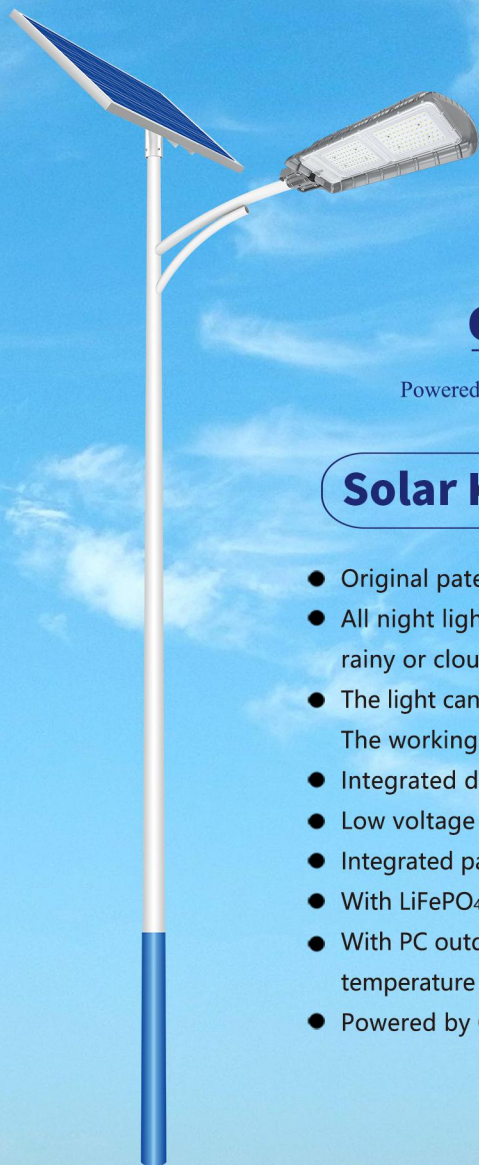

Blue Carbon
蓝晶易碳

Blue Carbon, lighting up the way home.

Solar Street Light

Solar King Light 3.0

BCT-OLK3.0P

Blue Carbon
蓝晶易碳

CREE 
LEDs

Powered by Cree LED™ Products

Solar King Light 3.0

- Original patent design, independent mould.
- All night lighting. The light never be off no matter how many rainy or cloudy days.
- The light can be installed from Equator area to Polar regions. The working temperature is -47-70°C.
- Integrated design, modular production.
- Low voltage design, safe and Reliable.
- Integrated package, convenient transportation.
- With LiFePO₄ battery which usually apply for electric bus.
- With PC outdoor optical lens. High light transmittance, high temperature resistance and aging resistance.
- Powered by Cree LED™ Products, with 100000 hrs life span.

Blue Carbon, lighting up the way home.

Product Parameters

Model	BCT-OLK3.0P
Solar Panel	5V/180W
Voltage/Capacity	3.2V/200 (±5) Ah LiFePO ₄ battery
Luminous Flux	14000Lm Common 120W LED
Lighting Time	6+X/Intelligent power control, all night lighting.
Installation Height	10-12m
Installation Distance	40-50m
Color Temperature	3000-6500k
Warranty	8-10 years
Solar Panel Charging Time(Sun)	8 hours
Solar Panel Charging Time(Rain)	3-5 days
Working Time	≥12hrs
Storage Temperature	0-55°C
Working Humidity	≤90RH%
Waterproof Grade	Ip65
Package Size (LED)	915×312×288mm