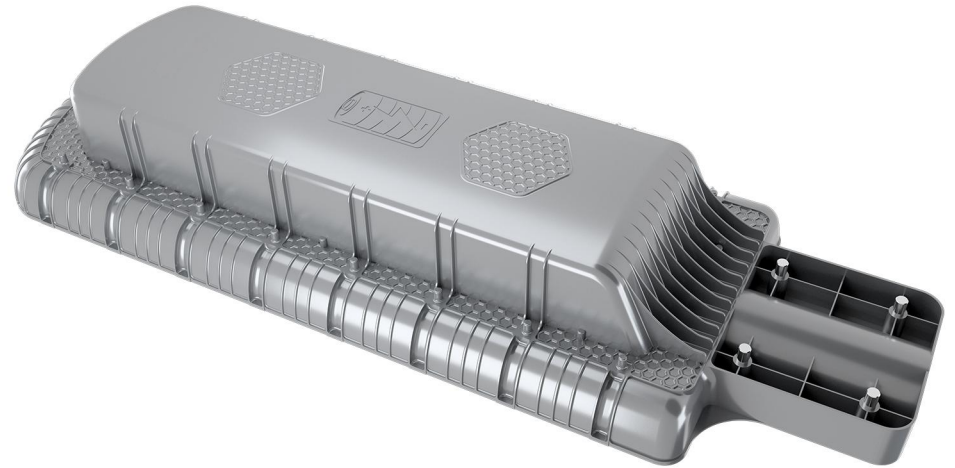

Solar King Light 3.0

- Original patent design, independent mould.
- All night lighting. The light never be off no matter how many rainy or cloudy days.
- The light can be installed from Equator area to Polar regions. The working temperature is -47-70°C.
- Integrated design, modular production.
- Low voltage design, safe and Reliable.
- Integrated package, convenient transportation.
- With LiFePO₄ battery which usually apply for electric bus.
- With PC outdoor optical lens. High light transmittance, high temperature resistance and aging resistance.
- Powered by Cree LED™ Products, with 100000 hrs life span.

Blue Carbon, lighting up the way home.

Product Parameters

Model	BCT-OLK3.0P
Solar Panel	5V/180W
Voltage/Capacity	3.2V/200 (±5) Ah LiFePO ₄ battery
Luminous Flux	14000Lm Common 120W LED
Lighting Time	6+X/Intelligent power control, all night lighting.
Installation Height	10-12m
Installation Distance	40-50m
Color Temperature	3000-6500k
Warranty	8-10 years
Solar Panel Charging Time(Sun)	8 hours
Solar Panel Charging Time(Rain)	3-5 days
Working Time	≥12hrs
Storage Temperature	0-55°C
Working Humidity	≤90RH%
Waterproof Grade	Ip65
Package Size (LED)	915×312×288mm

Blue Carbon, lighting up the way home.

Product Demo Photo

ON key: turn on

OFF key: turn off

AUTO key: Reset, 6+X overnight lighting mode

6H key: lights off after 6 hours

8H key: lights off after 8 hours

85% key: reduce 15% power

70% key: reduce 30% power

Blue Carbon
蓝晶易碳

Blue Carbon, lighting up the way home.

Applicable Place & Installation Case

It is widely used in streets and roads, residential areas, scenic spots, parks, squares, private gardens and other public places.