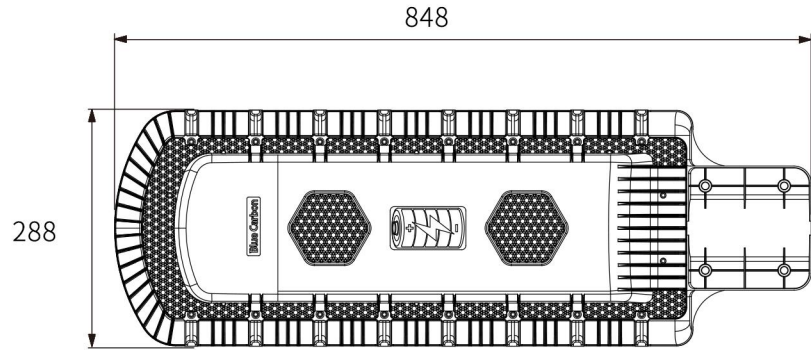

Solar King Light 3.0

- Original patent design, independent mould.
- All night lighting. The light never be off no matter how many rainy or cloudy days.
- The light can be installed from Equator area to Polar regions. The working temperature is -47-70°C.
- Integrated design, modular production.
- Low voltage design, safe and Reliable.
- Integrated package, convenient transportation.
- With LiFePO₄ battery which usually apply for electric bus.
- With PC outdoor optical lens. High light transmittance, high temperature resistance and aging resistance.
- Powered by Cree LED™ Products, with 100000 hrs life span.

Blue Carbon, lighting up the way home.

Product Parameters

Model	BCT-OLK3.0P
Solar Panel	5V/180W
Voltage/Capacity	3.2V/200 (±5) Ah LiFePO ₄ battery
Luminous Flux	14000Lm Common 120W LED
Lighting Time	6+X/Intelligent power control, all night lighting.
Installation Height	10-12m
Installation Distance	40-50m
Color Temperature	3000-6500k
Warranty	8-10 years
Solar Panel Charging Time(Sun)	8 hours
Solar Panel Charging Time(Rain)	3-5 days
Working Time	≥12hrs
Storage Temperature	0-55°C
Working Humidity	≤90RH%
Waterproof Grade	Ip65
Package Size (LED)	915×312×288mm

Product Specifications

Product Size
(Unit : mm)

LiFePO₄ Battery

PC Outdoor Optical Lens

High Lumen LED SMD

Grade A+ Solar Cell

Powered by Cree LED™ Products

Blue Carbon
蓝晶易碳