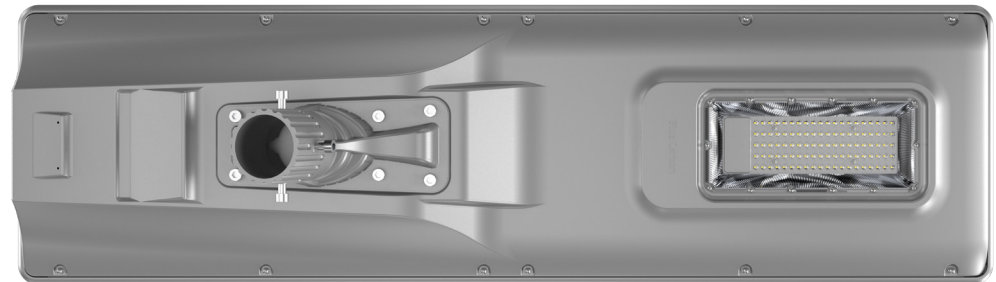

Blue Carbon
蓝晶易碳

Blue Carbon, lighting up the way home.

Product Exhibition

ON key: turn on

OFF key: turn off

AUTO key: Reset, 6+X overnight lighting mode

6H key: lights off after 6 hours

8H key: lights off after 8 hours

85% key: reduce 15% power

70% key: reduce 30% power