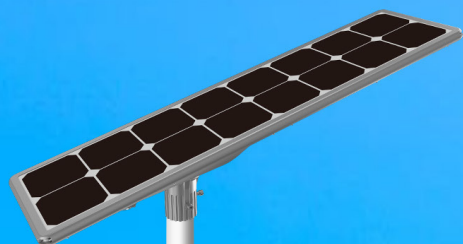

Blue Carbon
蓝晶易碳

Blue Carbon, lighting up the way home.

Solar Street Light

Integrated Solar Street Light

Solar Flat Light

Blue Carbon
蓝晶易碳

Solar Flat Light

- Original patent design, independent mould.
- All night lighting. The light never be off no matter how many rainy or cloudy days.
- The light can be installed from Equator area to Polar regions. The working temperature is -47-70°C.
- Integrated design, modular production.
- Low voltage design, safe and Reliable.
- Integrated package, convenient transportation.
- With LiFePO₄ battery which usually apply for electric bus.
- With PC outdoor optical lens. High light transmittance, high temperature resistance and aging resistance.
- Powered by Cree LED™ Products, with 100000 hrs life span.

Blue Carbon, lighting up the way home.

Product Parameters

Model	BCT-OLF-100W
Solar Panel(Mono-crystalline)	100W
Battery(Built-in)	3.2V/100Ah LiFePO ₄ Battery
Luminous Flux	7000lm(Common 70W LED)
Lighting Time	6+X/Intelligent power control, and can use remote control to adjust brightness and working mode.
Installation Height	8-10m
Installation Distance	35-45m
Color Temperature	3000-6500k
Light Pole Diameter	60-65mm
Solar Panel Charging Time	3-4 hours
Working Time	≥12 hours
Storage Temperature	0-55°C
Working Humidity	≤90RH%
Waterproof Grade	Ip65
Product size	1338×384×253mm

Blue Carbon
蓝晶易碳

Product Specifications

LiFePO₄ Battery

PC Outdoor Optical Lens

High Lumen LED SMD
Powered by Cree LED™ Products

Grade A+ Solar Cell

Blue Carbon, lighting up the way home.

Blue Carbon
蓝晶易碳

Blue Carbon, lighting up the way home.

Product Exhibition

ON key: turn on

OFF key: turn off

AUTO key: Reset, 6+X overnight lighting mode

6H key: lights off after 6 hours

8H key: lights off after 8 hours

85% key: reduce 15% power