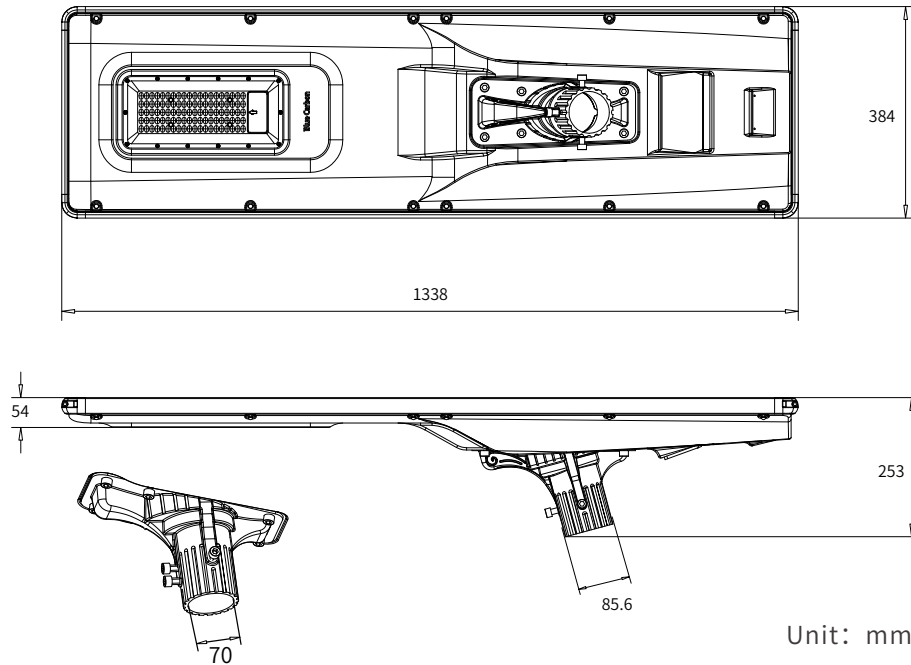

Blue Carbon
蓝晶易碳

Product Specifications