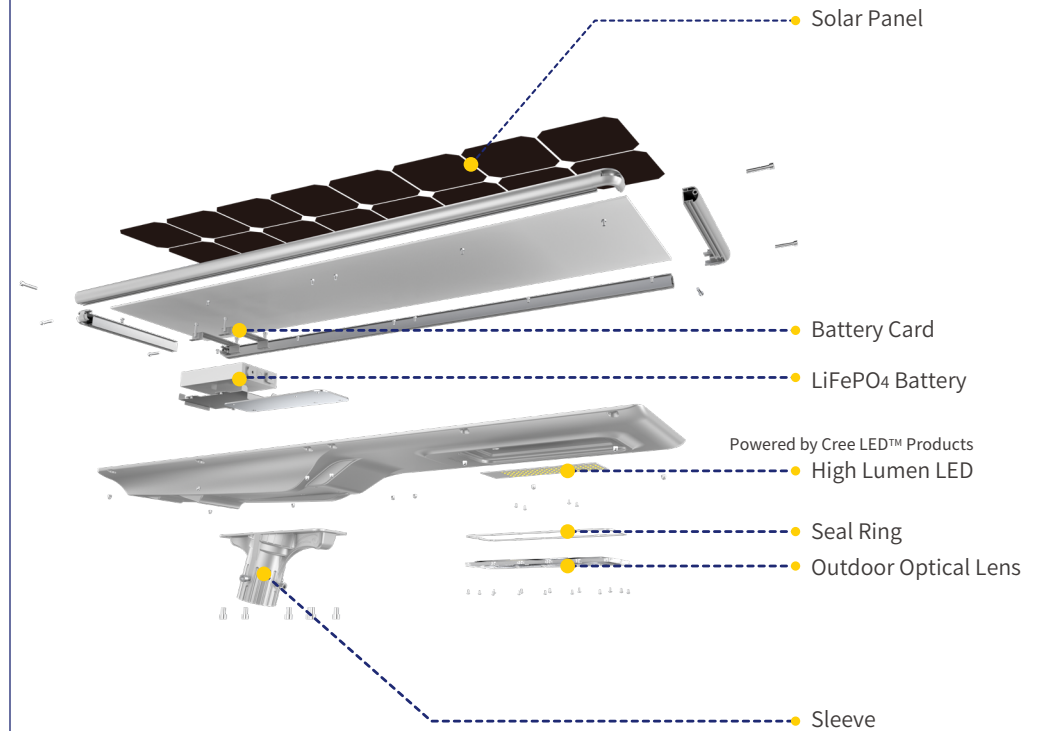

Blue Carbon
蓝晶易碳

Blue Carbon, lighting up the way home.

Solar Street Light

Integrated Solar Street Light

Solar Flat Light

Blue Carbon
蓝晶易碳

Solar Flat Light

- Original patent design, independent mould.
- All night lighting. The light never be off no matter how many rainy or cloudy days.
- The light can be installed from Equator area to Polar regions. The working temperature is -47-70°C.
- Integrated design, modular production.
- Low voltage design, safe and Reliable.
- Integrated package, convenient transportation.
- With LiFePO₄ battery which usually apply for electric bus.
- With PC outdoor optical lens. High light transmittance, high temperature resistance and aging resistance.
- Powered by Cree LED™ Products, with 100000 hrs life span.

Blue Carbon, lighting up the way home.

Product Parameters

Model	BCT-OLF-100W
Solar Panel(Mono-crystalline)	100W
Battery(Built-in)	3.2V/100Ah LiFePO ₄ Battery
Luminous Flux	7000lm(Common 70W LED)
Lighting Time	6+X/Intelligent power control, and can use remote control to adjust brightness and working mode.
Installation Height	8-10m
Installation Distance	35-45m
Color Temperature	3000-6500k
Light Pole Diameter	60-65mm
Solar Panel Charging Time	3-4 hours
Working Time	≥12 hours
Storage Temperature	0-55°C
Working Humidity	≤90RH%
Waterproof Grade	Ip65
Product size	1338×384×253mm

Blue Carbon
蓝晶易碳

Product Specifications

LiFePO₄ Battery

PC Outdoor Optical Lens

High Lumen LED SMD
Powered by Cree LED™ Products

Grade A+ Solar Cell

Blue Carbon, lighting up the way home.

Blue Carbon
蓝晶易碳